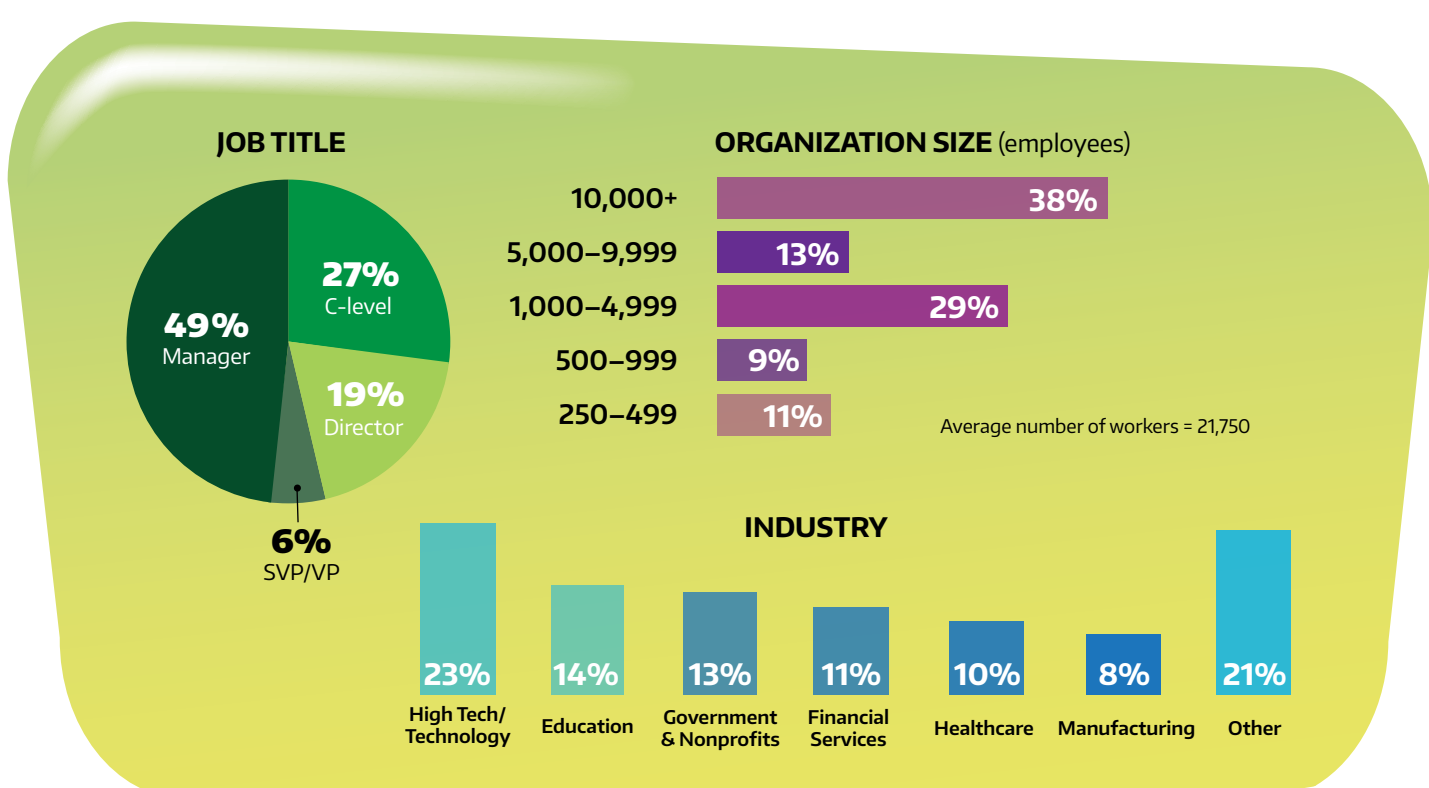

Respondent Profile

» Whatever the latest trends in IT, Connection is ready to solve your toughest challenges. Visit www.connection.com/NetworkingPractice for the full story.

IDG December 22, 2015 TechPulse poll. Base = 105 IT decision makers.

1.800.800.0014

Connection
we solve IT™