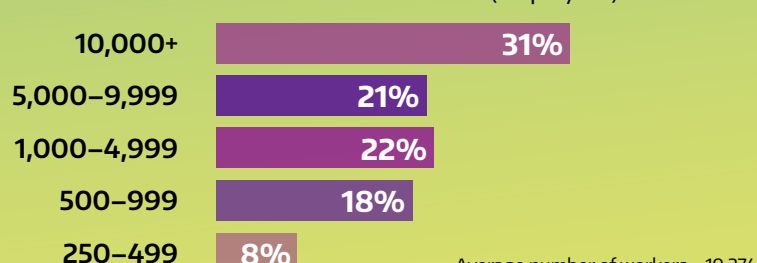

ORGANIZATION SIZE (employees)