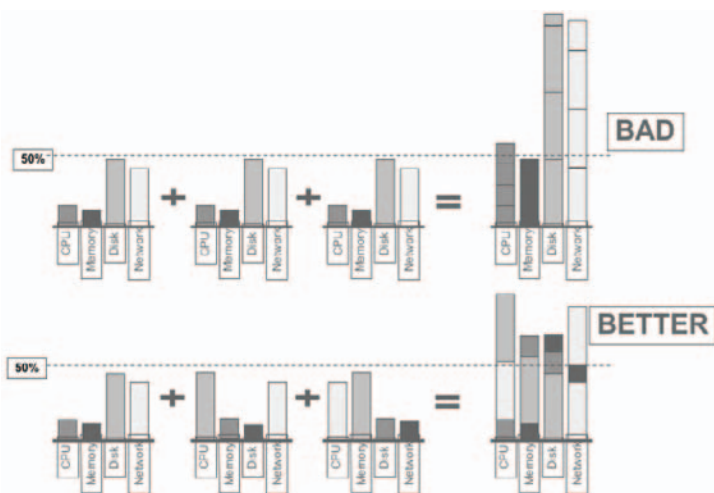

1-800-800-0019

www.govconnection.com

gov is all you need™

GovConnection
A PC CONNECTION COMPANY

Call your Account Manager to schedule a Server Assessment today.