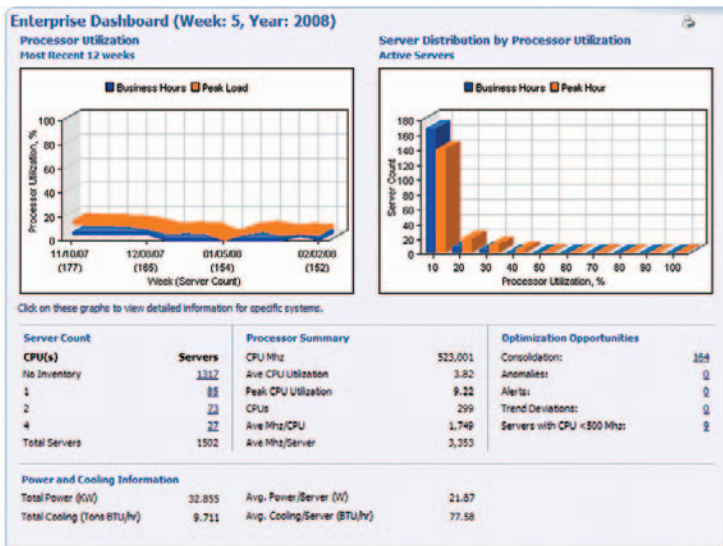

### The Right Tool for Your Organization

This valuable service offers insights into your current inventory, system performance, and model consolidation ratios—so you will have an actionable plan for virtualizing your servers.

## Performance

We monitor criteria to identify appropriate servers as virtualization candidates:

- CPU queue
- Percentage used per CPU
- Percentage used memory
- Memory paging
- Disk I/Os
- Actual network speed